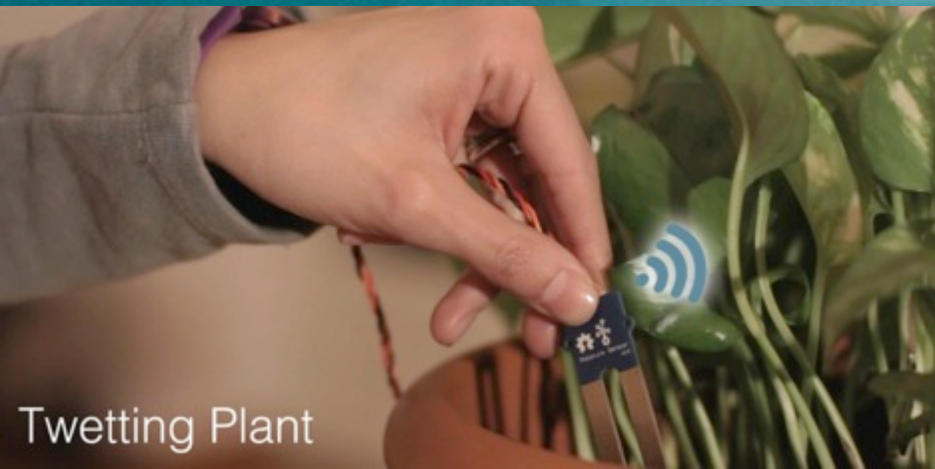

GND

MADE IN ITALY
WWW.ARDUINO.IT

int  ino

INTOINO App

Clap lamp

Automatic pet feeder

int ino

Twetting Plant