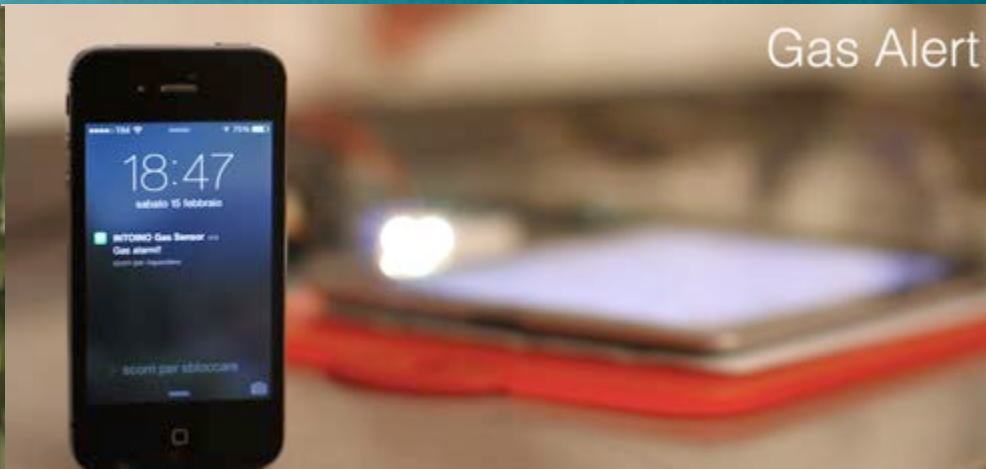

Gas Alert

int no

BULB

compatible **Wi-Fi b/g/n with modem** **auto setup** and AP mode

API to use SAM4L's **32-bit resources** **program from mobile device**

direct automatic **program**

full service **no server costs**