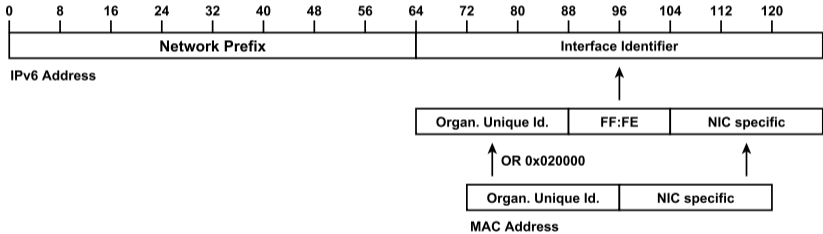

SBA
Research

The Quest for Privacy in the Consumer IoT

Johanna Ullrich, Artemios G. Voyiatzis, Edgar Weippl

CIA Triad and the Consumer

CIA Triad and the Consumer

IPv6 Addresses

IPv6 Address Formats

	<i>Modified EUI-64</i>	<i>Stable (Manual)</i>	<i>Sem. Opaque Id.</i>	<i>CGA</i>	<i>Privacy Extension</i>
Temporal Correlation	-	-	-	-	-
Geographical Correlation	-	-	✓	✓	-
Mac OS X Yosemite	✓	✓	-	-	✓
Ubuntu 14.10	✓	✓	-	-	✓
Windows 8.1	✓	✓	-	-	✓